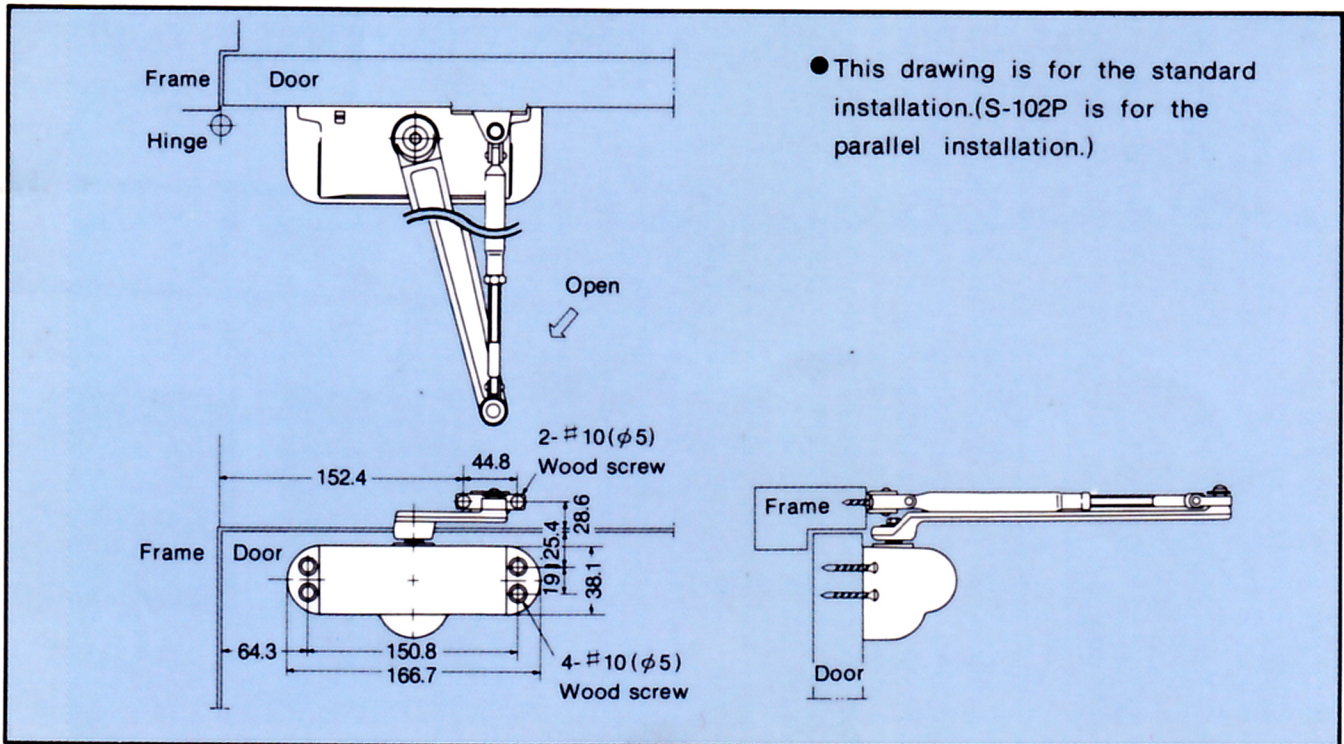

Surface Mounted Door Closer **S-102 RYOBI**

MODEL No.	APPLICABLE DOOR	DOOR SIZE (Width X Height)	REMARKS
102	Wooden door Aluminum door Steel door	900 × 2,100mm	Non-hold-open
S-102			With built-in hold-open
S-102P			With built-in hold-open With "D" and "L" brackets
103		950 × 2,100mm	Non-hold-open
S-103 -			With built-in hold-open